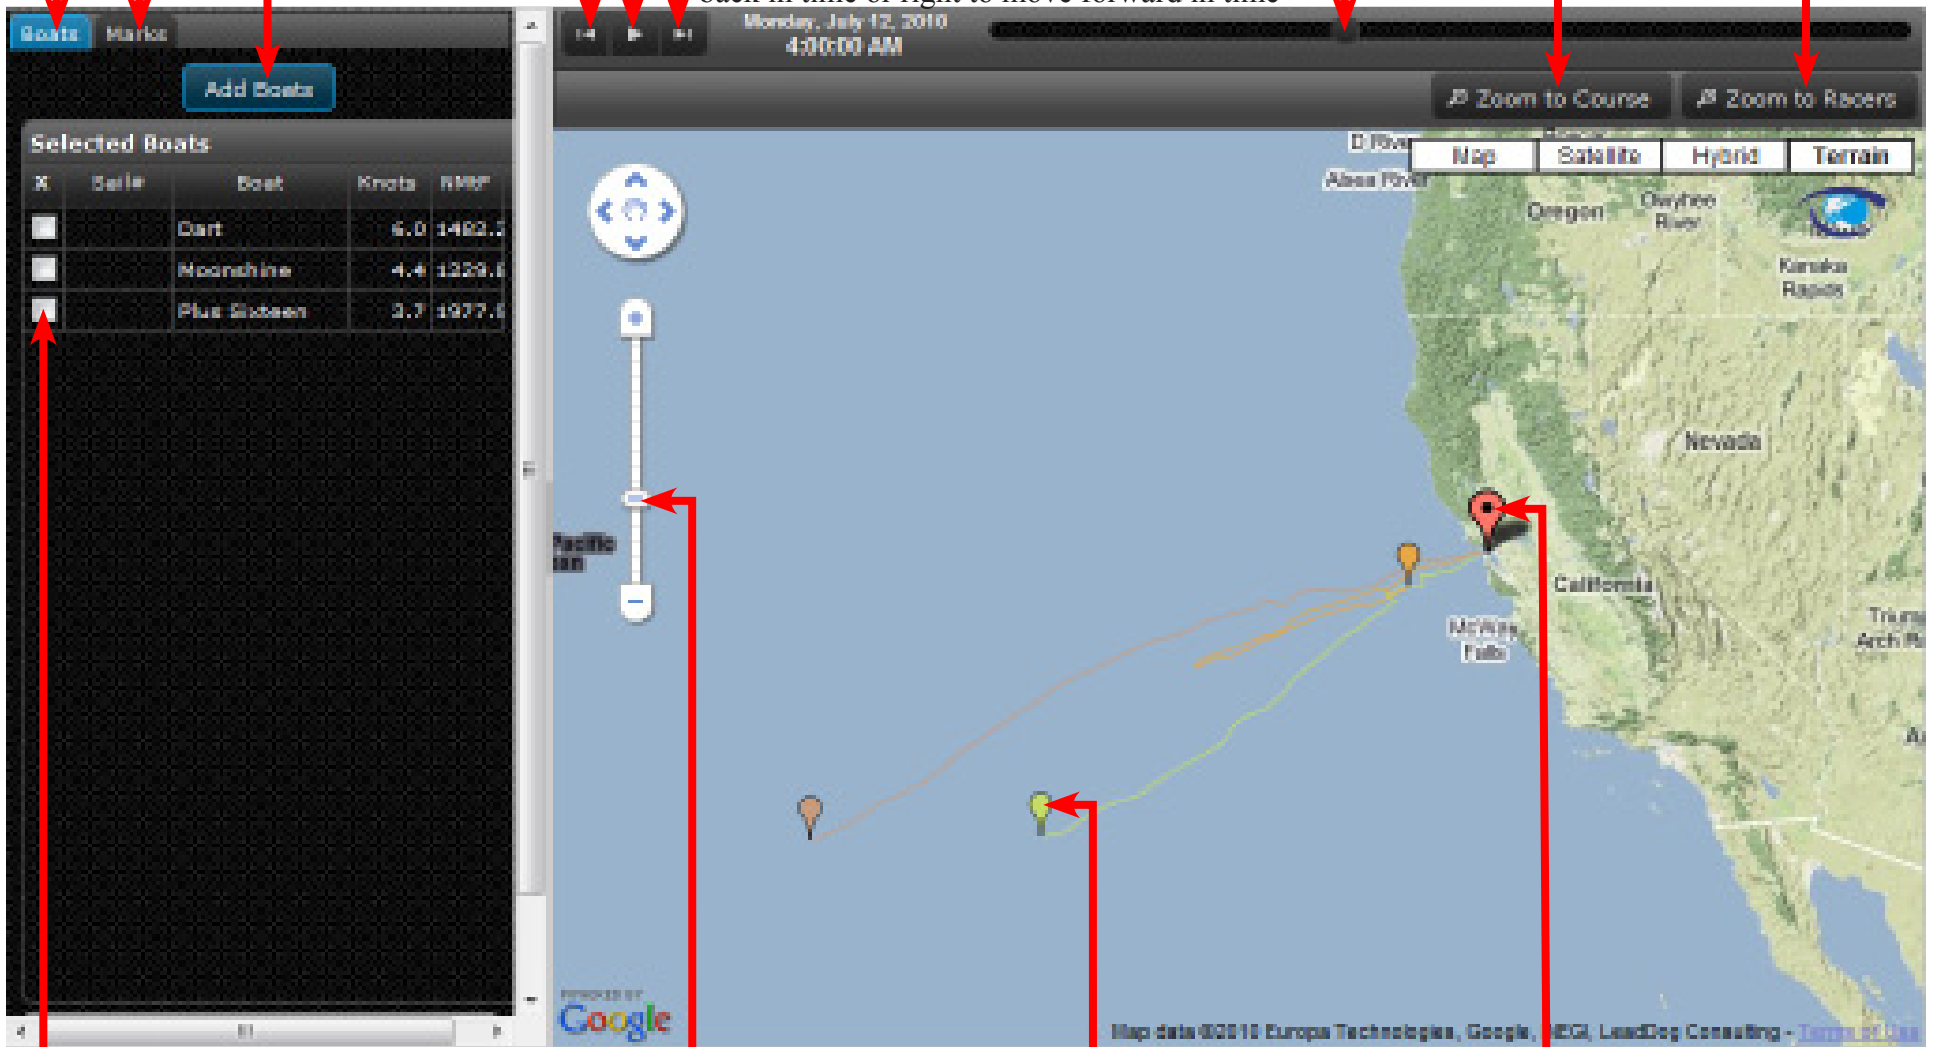

You can watch 30 Boats maximum, you already have 0 Boats in your view.  
You can add 30 more Boats to your view.

Checking a box marks the boat for addition

Click to add selected boats to viewer

Click to close boat picker without saving changes

# Race Viewer:

Click "Boats" tab to view a list of selected boats or "Marks" tab to view a list of all the race marks

Click to open the boat selector window

Click left button to start replay at beginning of race, middle button to start replay from current position, or right button to move to the end of the replay

Click to focus map on racers

Click to focus map on entire course

Click and hold handle while moving left to move back in time or right to move forward in time

Click box to remove boat from viewer

Click and hold handle while moving up to zoom into map or down to zoom out of map

Click on boat to view details

Click on marker to view details